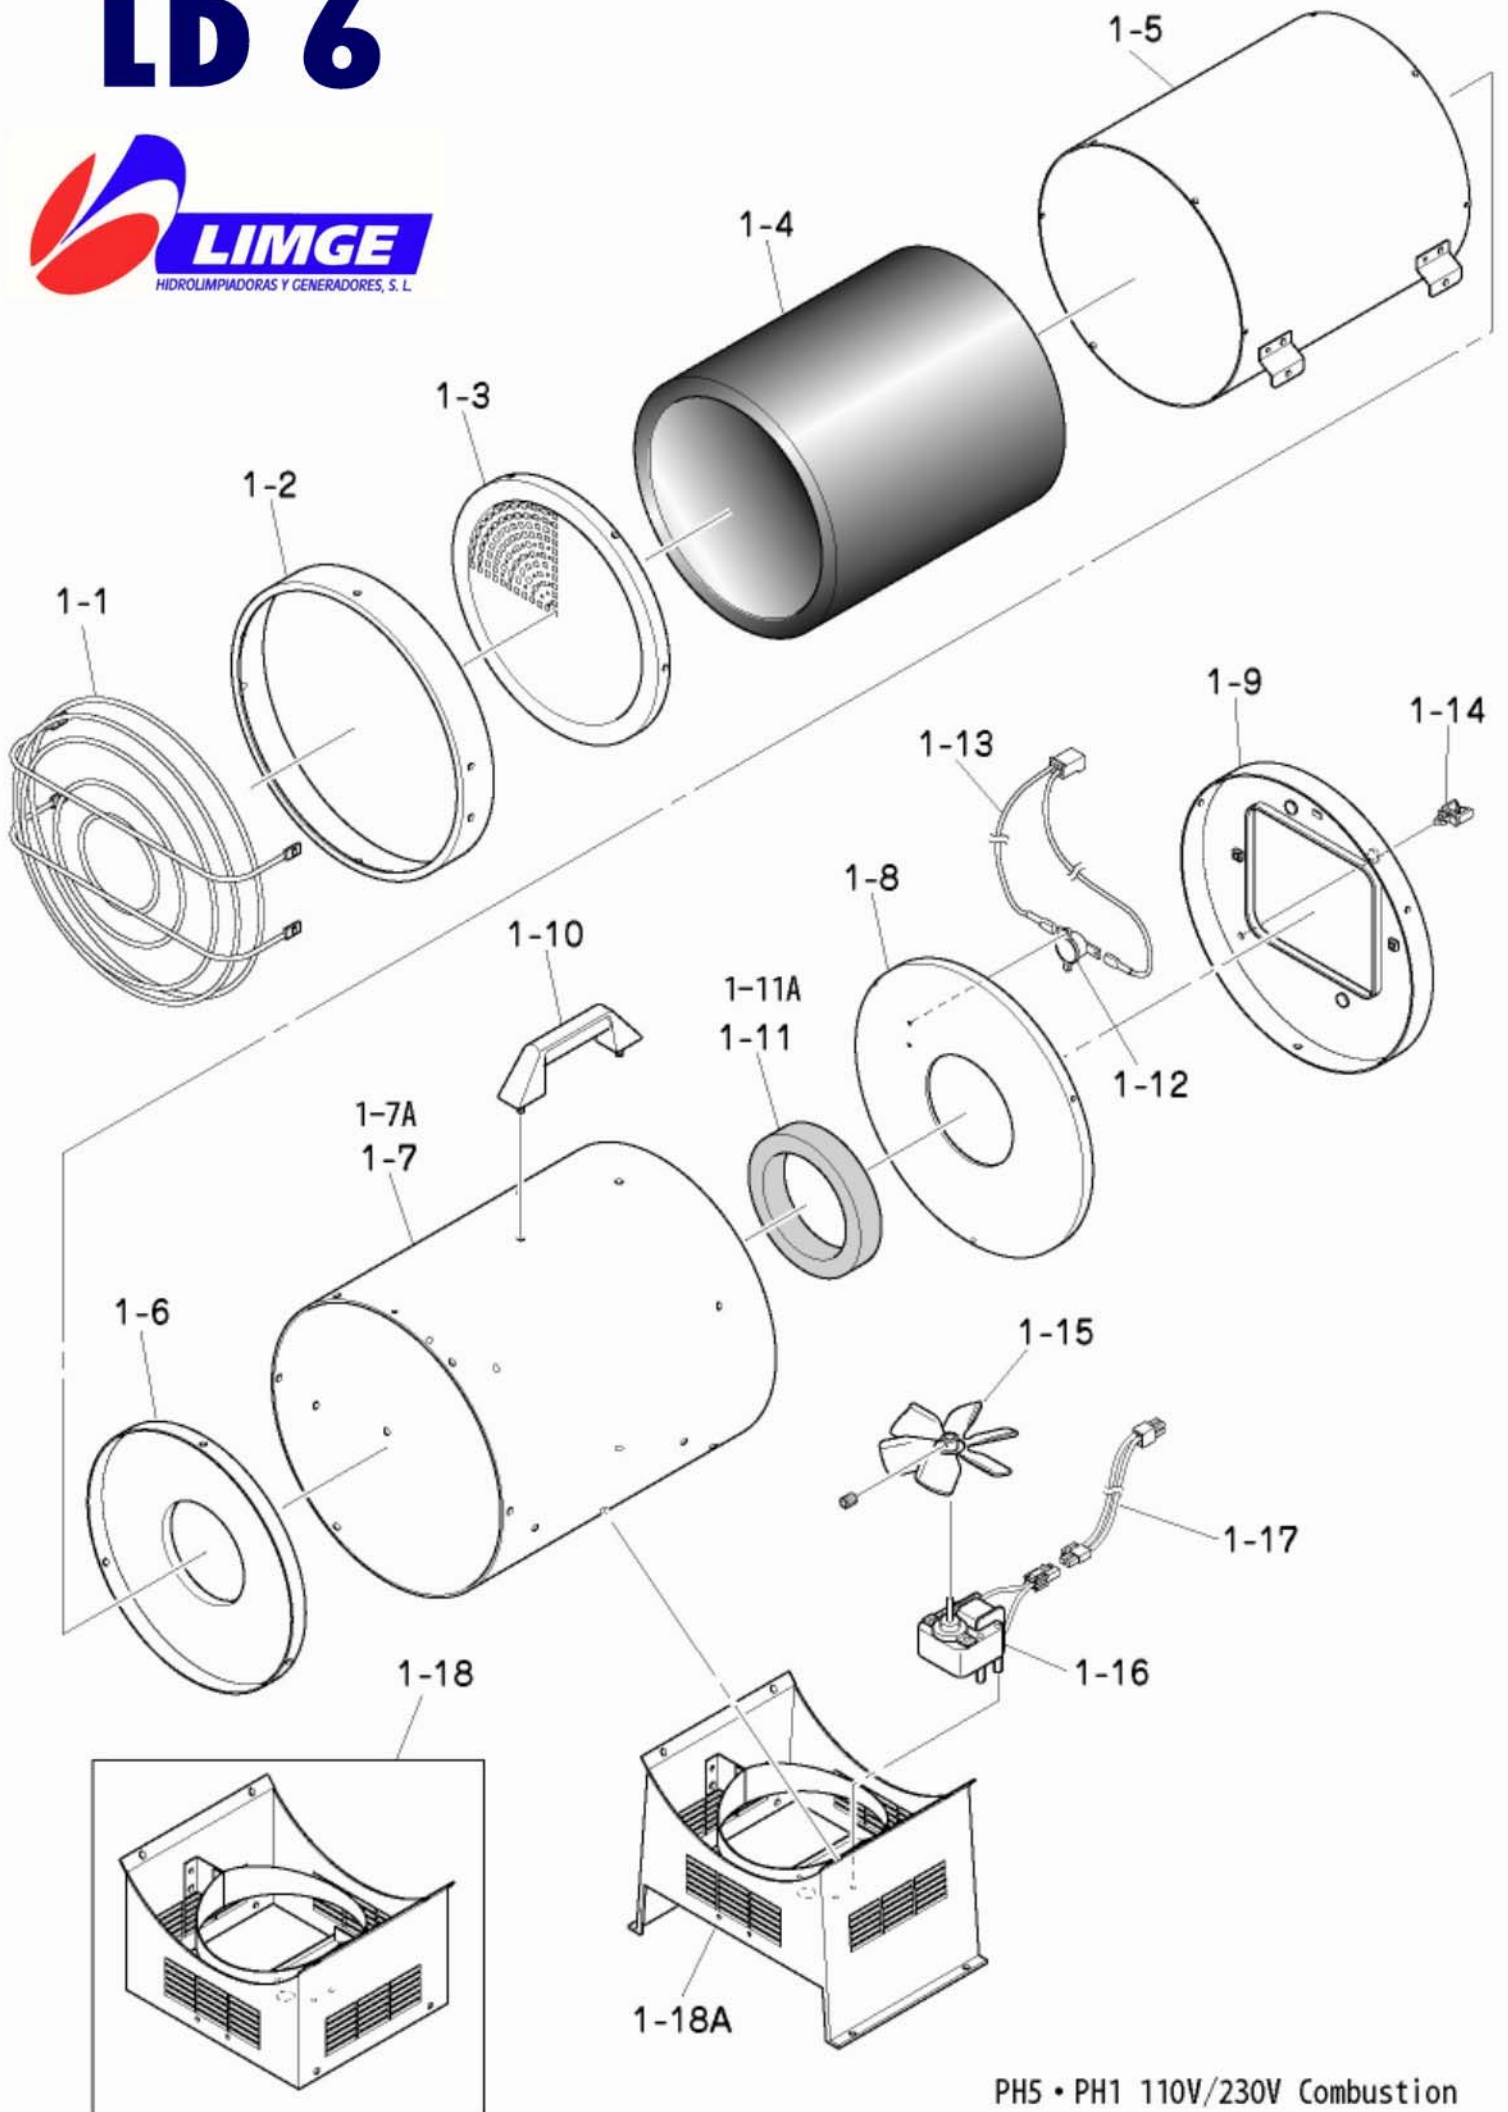

LD 6

PH5 • PH1 110V/230V Combustion

PH5 Burner

PH1 110V/230V Burner

LD 6

PH5 • PH1 110V/230V Fuel tank